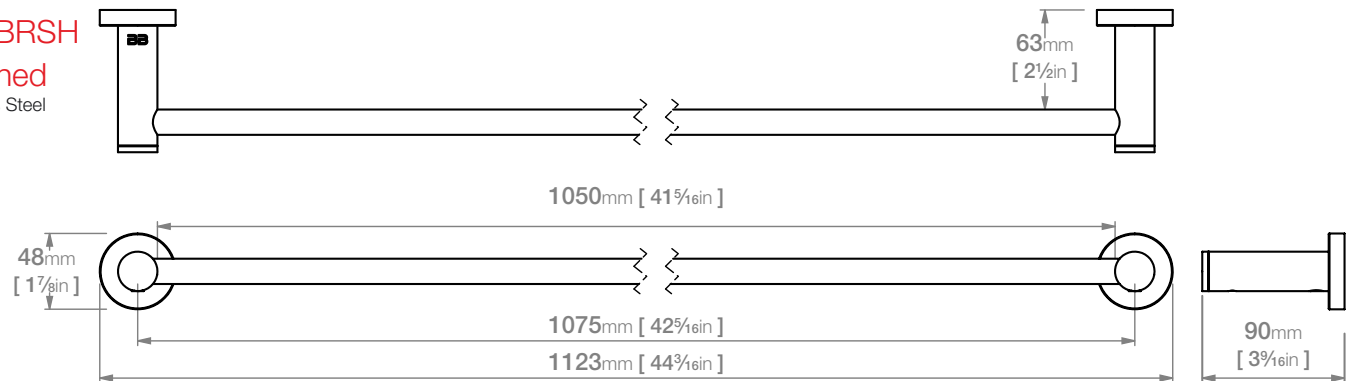

4678 SINGLE TOWEL RAIL 1100mm / 43"

4600 Series Premium Collection

Wall Fixings Supplied:
Masonry

Original UX Fischer® supplied,
phased in from June 2015.

Code: 4678POLS
Finish: Polished
GRADE 304 Stainless Steel

Code: 4678BRSH
Finish: Brushed
GRADE 304 Stainless Steel

Dimensions given are in **mm** and [**inches**].
Bathroom Butler® reserves the right to alter and/or remove
designs from time to time without prior notice.
This drawing is to be used for reference purposes only. E &O.E.